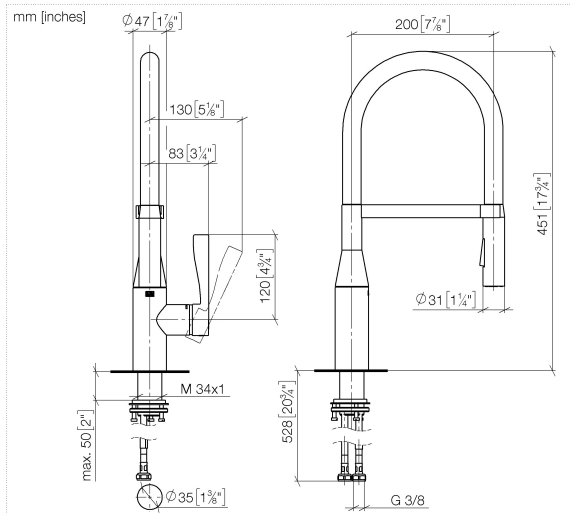

33 865 895

- 200mm projection
- Flexible silicone hose with large operating range of up to 350 mm
- pivotable spout 360°
- Optional swivel limiter available with swivel limiter set 12 821 970 90
- This product can help a building meet the requirements of Green Building Rating Systems, e.g. LEED®, BREEAM®, DGNB
- air-enriched flow and spray flow
- height of mixer 451 mm
- height up to aerator 119 mm
- hole diameter 35 mm
- sprayface with anti-scaling system
- max. flow 9.5 l/min at 3 bar flow pressure
- lead-free

33 865 895

Flow rate chart

33 865 895

Spare parts list

No.	Item Number	Name	Quantity used	Delivery time
1	90 30 02 100 00-09	hose	1	40
2	09 31 11 040 90	pin	1	2
3	09 31 11 209 90	pin	1	2
4	90 17 20 045 00-09	holder	1	40
5	04 12 11 150 00 90	shower	1	2
6	90 28 10 161 00 90	set	1	2
7	90 15 05 064 05 90	cartridge	1	2
8	09 14 10 190 90	seal	1	2
9	09 28 30 030-09	cover	1	40
10	09 20 89 020-09	handle	1	40
11	90 31 11 063 00 90	pin	1	2
12	90 31 20 087 00-09	plug	1	40
13	04 30 11 040 00 90	fixing set	1	2
14	04 30 04 101 00 90	hose	2	2